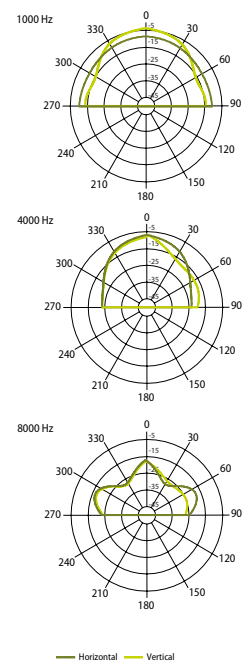

COLUMN LOUDSPEAKERS

COM SLIM Column Loudspeakers

COM SLIM 50 ultra slim body column loudspeaker.

COM SLIM 50 ultra slim body 50 W power column loudspeaker equipped with ten 2" (51 mm) woofers and one 1" (25 mm) tweeter. The speaker has elegant design and very neutral appearance for sensitive interiors. This loudspeaker produced for places with high reverberation time, like churches, train stations or markets.

HORIZONTAL / VERTICAL POLAR DIAGRAMS

FREQUENCY RESPONSE

IMPEDANCE

Technical Specifications	COM SLIM 50
Rated power	50 W
Transformer power taps	12.5W - 25W - 50W - 20Ω
Sensitivity	91 dB (1W/1m)
Maximum SPL	108 dB (Pmax/1m)
Frequency response	180 Hz - 18 kHz
Dispersion at 1000 Hz	180° (H), 70° (V)
Protection	IP 55
Driver dimensions	10 x 2" (51 mm) woofer, 1 x 1" (25 mm) tweeter
Dimensions	802 mm x 75 mm x 69 mm
Weight	3.5 kg
Material	Aluminum
Colour	White (RAL9016)