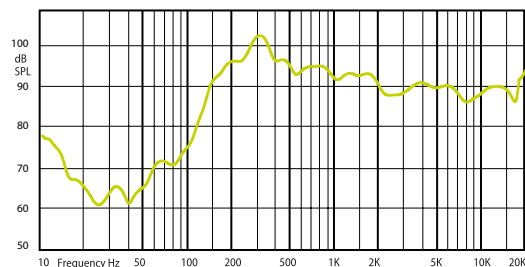

COLUMN LOUDSPEAKERS

COM SLIM Column Loudspeakers

COM SLIM 50 ultra slim body column loudspeaker.

COM SLIM 50 ultra slim body 50 W power column loudspeaker equipped with ten 2" (51 mm) woofers and one 1" (25 mm) tweeter. The speaker has elegant design and very neutral appearance for sensitive interiors. This loudspeaker produced for places with high reverberation time, like churches, train stations or markets.

HORIZONTAL / VERTICAL POLAR DIAGRAMS

FREQUENCY RESPONSE

IMPEDANCE

Technical Specifications	COM SLIM 50
Rated power	50 W
Transformer power taps	12.5W - 25W - 50W - 20Ω
Sensitivity	91 dB (1W/1m)
Maximum SPL	108 dB (Pmax/1m)
Frequency response	180 Hz - 18 kHz
Dispersion at 1000 Hz	180° (H), 70° (V)
Protection	IP 55
Driver dimensions	10 x 2" (51 mm) woofer, 1 x 1" (25 mm) tweeter
Dimensions	802 mm x 75 mm x 69 mm
Weight	3.5 kg
Material	Aluminum
Colour	White (RAL9016)