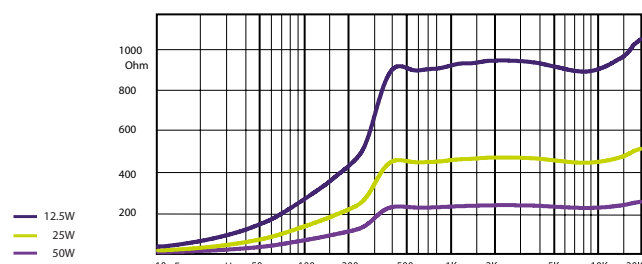

COLUMN LOUDSPEAKERS

COM SLIM Column Loudspeakers

COM SLIM 50 ultra slim body column loudspeaker.

COM SLIM 50 ultra slim body 50 W power column loudspeaker equipped with ten 2" (51 mm) woofers and one 1" (25 mm) tweeter. The speaker has elegant design and very neutral appearance for sensitive interiors. This loudspeaker produced for places with high reverberation time, like churches, train stations or markets.

HORIZONTAL / VERTICAL POLAR DIAGRAMS

FREQUENCY RESPONSE

IMPEDANCE

Technical Specifications	COM SLIM 50
Rated power	50 W
Transformer power taps	12.5W - 25W - 50W - 20Ω
Sensitivity	91 dB (1W/1m)
Maximum SPL	108 dB (Pmax/1m)
Frequency response	180 Hz - 18 kHz
Dispersion at 1000 Hz	180° (H), 70° (V)
Protection	IP 55
Driver dimensions	10 x 2" (51 mm) woofer, 1 x 1" (25 mm) tweeter
Dimensions	802 mm x 75 mm x 69 mm
Weight	3.5 kg
Material	Aluminum
Colour	White (RAL9016)