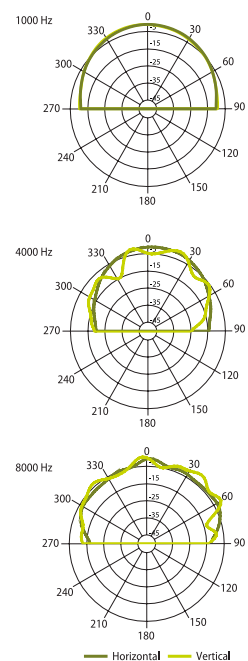

CABINET LOUDSPEAKERS

VIVA Wall Mount Plastic Loudspeakers

Latest design powerful speakers for background music.

VIVA 8

Designed for background music and paging, having a very strong, clear and powerful sound. Special mounting bracket and rotating logo allows this speaker to be mounted vertically or horizontally. 8" woofer and 1" tweeter mounted in a robust ABS plastic enclosure with aluminium grill. Suitable for outdoor use.

HORIZONTAL / VERTICAL POLAR DIAGRAMS

FREQUENCY RESPONSE

IMPEDANCE

Technical Specifications	VIVA 8
Rated power	60 W (8 Ω)
Transformer power taps	50 W - 25 W - 12,5 W - 6 W - 3 W - 8 Ω
Sensitivity	87 dB (1 W/1 m)
Maximum SPL	108 dB (Pmax/1m) at 917 Hz
Frequency response	60 Hz – 20 kHz
Dispersion at 1000 Hz	120° (H), 120° (V)
Driver dimensions	8" (203mm) woofer, 1" (25,4) tweeter
Dimensions	340 mm x 220 mm x 216 mm
Weight	5,28 kg
Material	Body - plastic, grill - aluminum, U-bracket - steel
Colour	White (RAL 9016), black (RAL 9017)