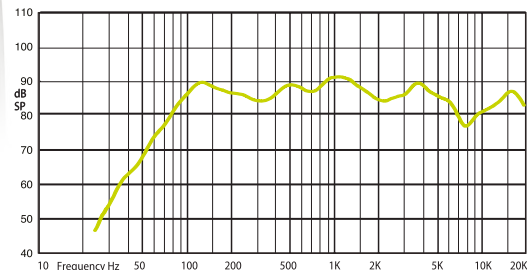

HORIZONTAL / VERTICAL POLAR DIAGRAMS

FREQUENCY RESPONSE

IMPEDANCE

Technical Specifications	VIVA 8
Rated power	60 W (8 Ω)
Transformer power taps	50 W - 25 W - 12,5 W - 6 W - 3 W - 8 Ω
Sensitivity	87 dB (1 W/1 m)
Maximum SPL	108 dB (Pmax/1m) at 917 Hz
Frequency response	60 Hz – 20 kHz
Dispersion at 1000 Hz	120° (H), 120° (V)
Driver dimensions	8" (203mm) woofer, 1" (25,4) tweeter
Dimensions	340 mm x 220 mm x 216 mm
Weight	5,28 kg
Material	Body - plastic, grill - aluminum, U-bracket - steel
Colour	White (RAL 9016), black (RAL 9017)