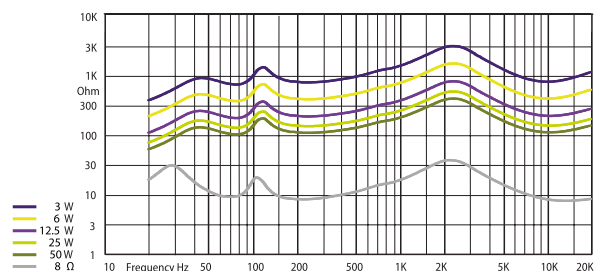

HORIZONTAL / VERTICAL POLAR DIAGRAMS

FREQUENCY RESPONSE

IMPEDANCE

Technical Specifications	VIVA 8
Rated power	60 W (8 Ω)
Transformer power taps	50 W - 25 W - 12,5 W - 6 W - 3 W - 8 Ω
Sensitivity	87 dB (1 W/1 m)
Maximum SPL	108 dB (Pmax/1m) at 917 Hz
Frequency response	60 Hz – 20 kHz
Dispersion at 1000 Hz	120° (H), 120° (V)
Driver dimensions	8" (203mm) woofer, 1" (25,4) tweeter
Dimensions	340 mm x 220 mm x 216 mm
Weight	5,28 kg
Material	Body - plastic, grill - aluminum, U-bracket - steel
Colour	White (RAL 9016), black (RAL 9017)