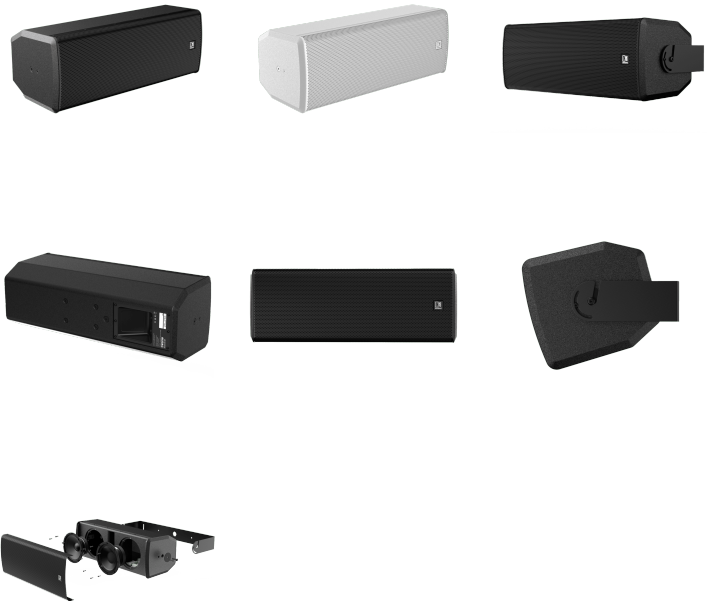

VEXO208

Compact 8" high performance 3-way loudspeaker

Highlights:

- DuraCoat™ texture paintwork
- Impact resistant
- Optional 70/100V line transformer available
- High performance coaxial driver and secondary low frequency extension driver
- Consistent vertical and horizontal wide coverage pattern
- Full range sound reproduction with possibility for extension with bass cabinet
- Compact enclosure/ Minimum visual impact

Product information:

The VEXO208 is a high-output 3-way loudspeaker, providing a powerful and detailed signature sound of the VEXO family with a dual 8-inch driver in a compact cabinet. The combination of the elegant enclosure and high performance allows them to be used in installation applications that require both a modern look and a unique audio experience from nightclubs to sports facilities. Compression driver overload protection is provided through an internal limiting circuit. Mounting in both horizontal and vertical directions is possible with the included wall bracket. An optional 70/100V transformer module can be installed to use VEXO208 in Hi-Z systems.

Applications:

- Bars & Restaurants
- Clubs
- Sporting facilities
- Events
- Concert venues

Impedance:

Ω 4 Ohm