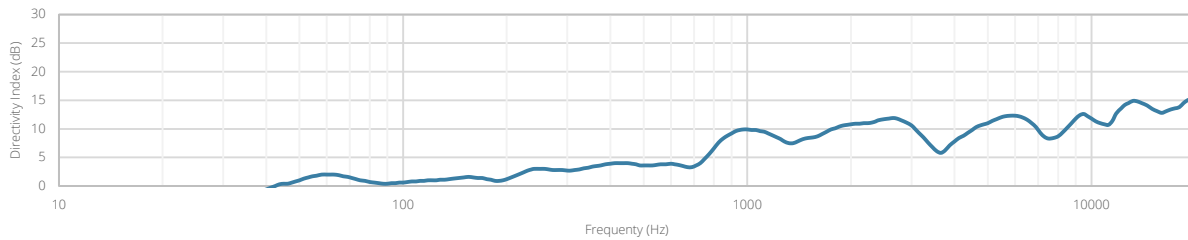

Variants:

- VEXO208/B - Black version
- VEXO208/W - White version

Acoustical data graphs:

Horizontal Polars:

Vertical Polars:

Sensitivity:

Beamwidth (-3dB):

Directivity index:

		VEXO208	Product description COMPACT HIGH PERFORMANCE LOUDSPEAKER - 8"/3WAY - 400W RMS/800W PROG - INCL BRACKET	
			Outer dimensions (w x h x d) 731 x 258,5 x 337,5 mm 28,78 x 10,177 x 13,287"	Unit height /
MM [INCH]	Scale 1 : 8	Scale 1 : 8	Scale 1 : 8	Scale 1 : 8