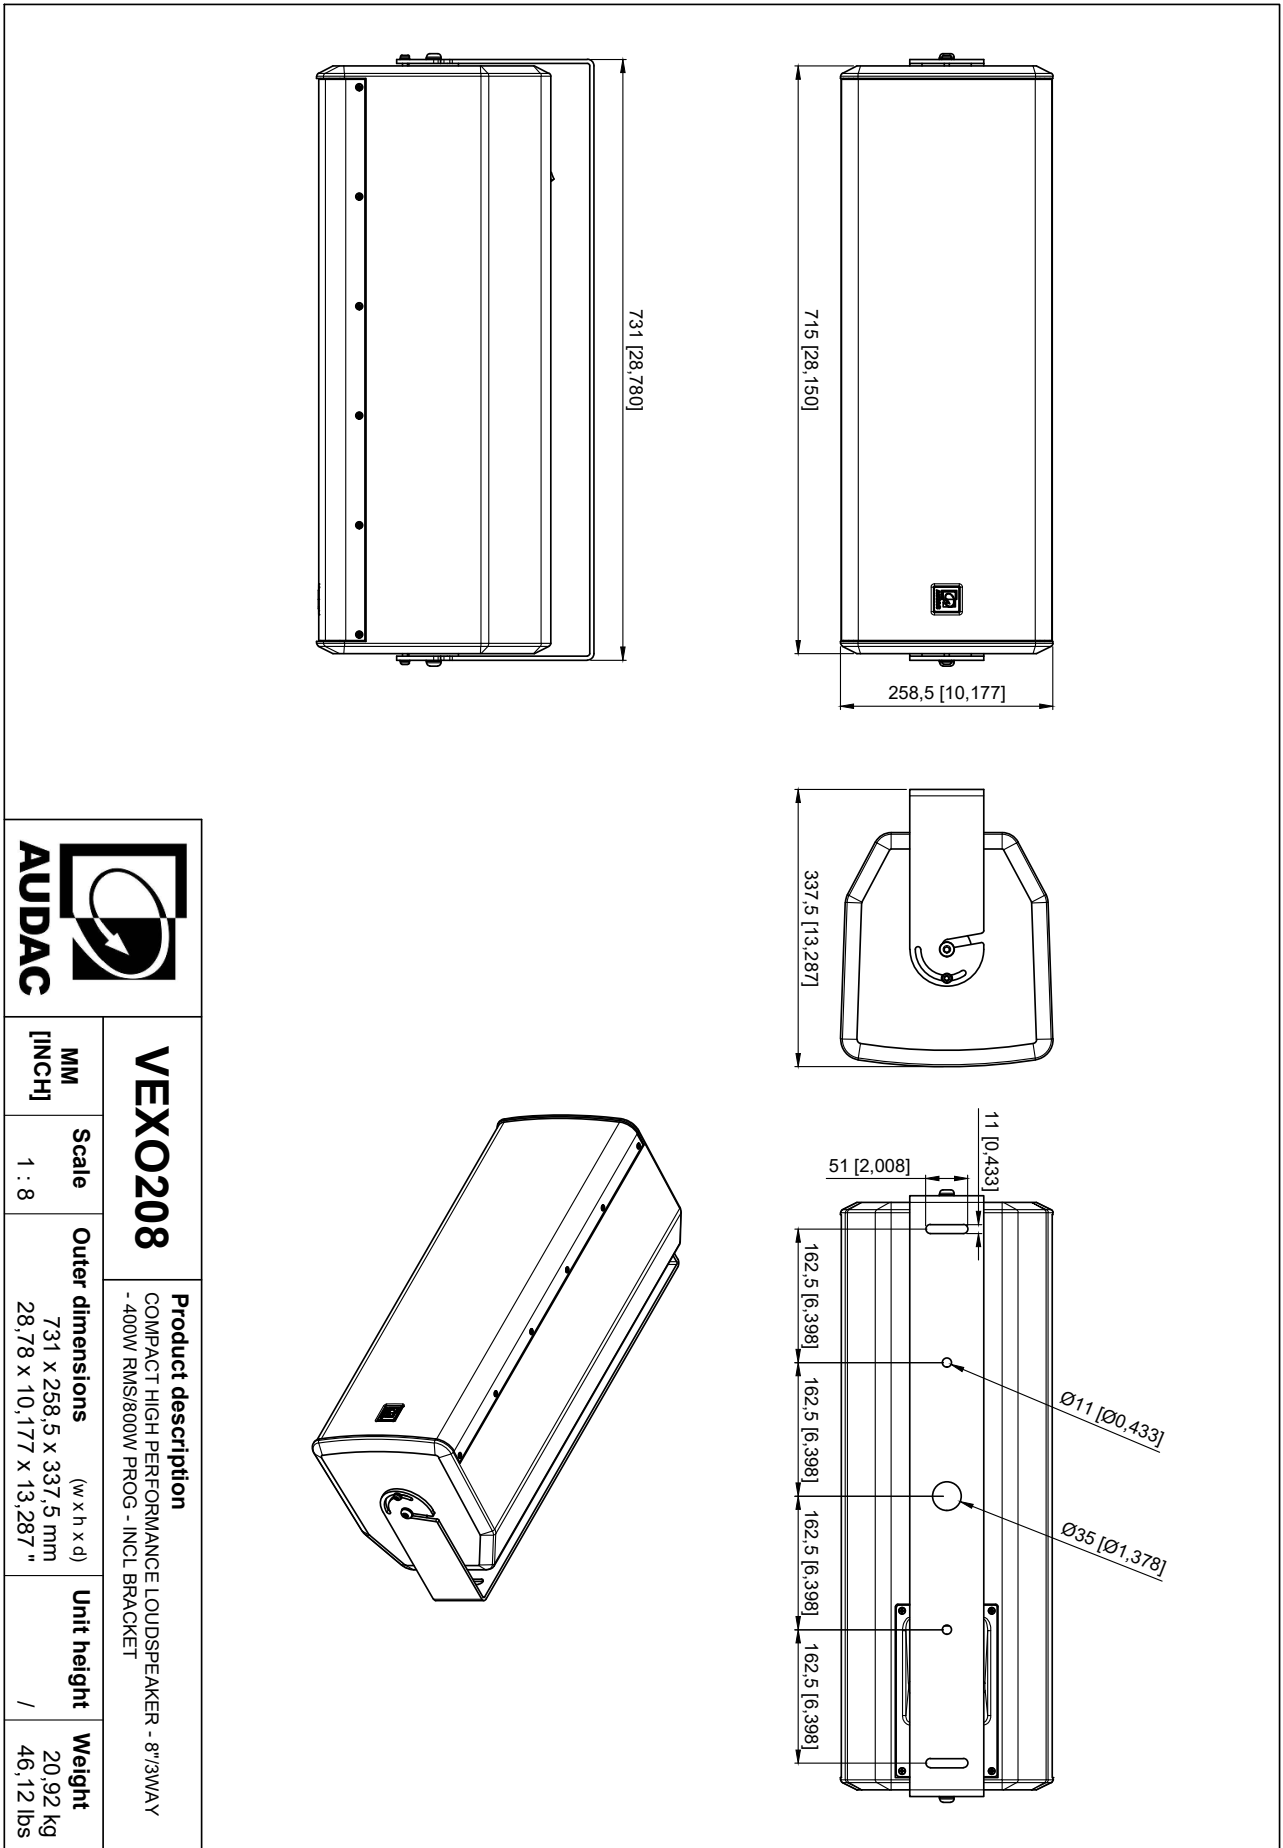

Product Features:

Dimensions		710 x 260 x 290 mm (W x H x D)
Weight		17 kg
Construction		15 mm high-quality plywood
Finish	Cabinet finishing	Polyurethane coating
Front finish		Powder coated steel grill with acoustical foam
Mounting	Mounting pattern	127 x 70 x M8 mount
Powerdrive mount		Powerdrive type 100 (127 x 70 mm)
Mounting & handling	Rigging points	2 x M6 & 2 x M10
Accessories	Included	Mounting bracket
	Optional	70V/100V transformer module

Variants:

- VEXO208/B - Black version
- VEXO208/W - White version

Acoustical data graphs:

Horizontal Polars:

Vertical Polars:

Sensitivity:

Beamwidth (-3dB):

Directivity index:

		VEXO208	Product description COMPACT HIGH PERFORMANCE LOUDSPEAKER - 8"/3WAY - 400W RMS/800W PROG - INCL BRACKET	
			Outer dimensions (w x h x d) 731 x 258,5 x 337,5 mm 28,78 x 10,177 x 13,287"	Unit height /
MM [INCH]	Scale 1 : 8	Scale 1 : 8	Scale 1 : 8	Scale 1 : 8