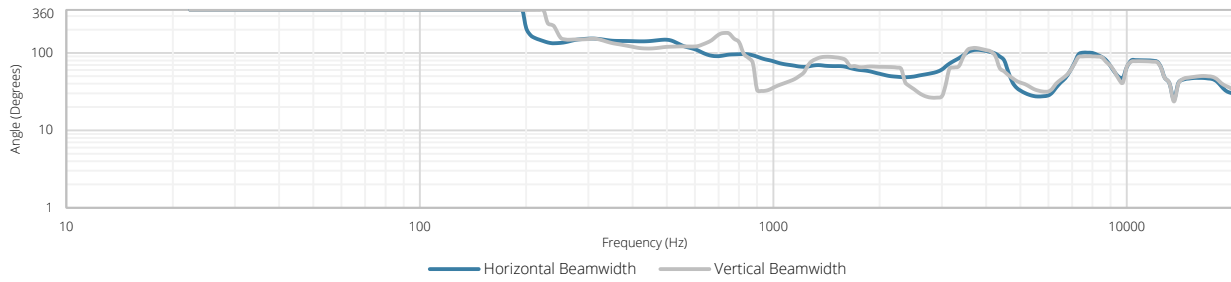

Variants:

- VEXO208/B - Black version
- VEXO208/W - White version

Acoustical data graphs:

Horizontal Polars:

Vertical Polars:

Sensitivity:

Beamwidth (-3dB):

Directivity index:

		VEXO208	Product description COMPACT HIGH PERFORMANCE LOUDSPEAKER - 8"/3WAY - 400W RMS/800W PROG - INCL BRACKET	
			Outer dimensions (w x h x d) 731 x 258,5 x 337,5 mm 28,78 x 10,177 x 13,287"	Unit height /
MM [INCH]	Scale 1 : 8	Scale 1 : 8	Scale 1 : 8	Scale 1 : 8