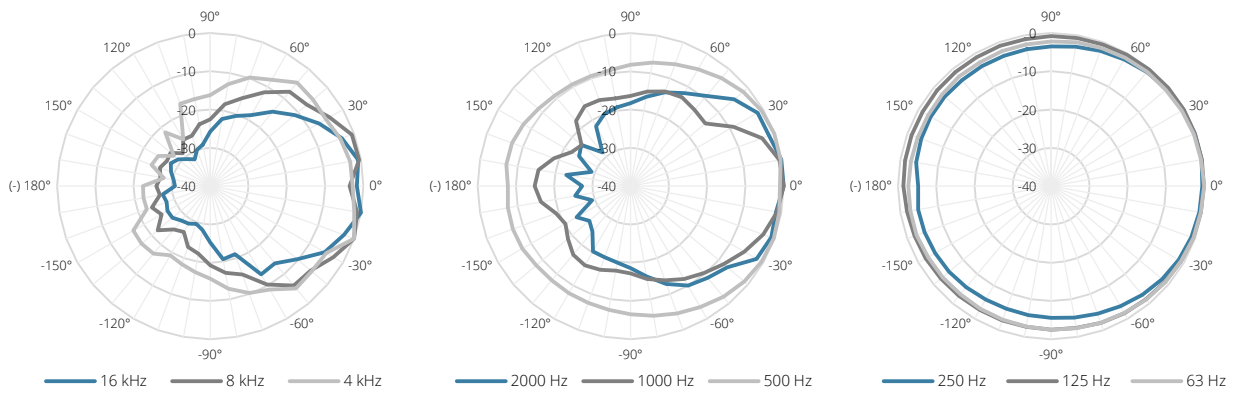

Variants:

- VEXO208/B - Black version
- VEXO208/W - White version

Acoustical data graphs:

Horizontal Polars:

Vertical Polars:

Sensitivity:

Beamwidth (-3dB):

Directivity index:

		VEXO208	Product description COMPACT HIGH PERFORMANCE LOUDSPEAKER - 8"/3WAY - 400W RMS/800W PROG - INCL BRACKET	
			Outer dimensions (w x h x d) 731 x 258,5 x 337,5 mm 28,78 x 10,177 x 13,287"	Unit height /
MM [INCH]	Scale 1 : 8	Scale 1 : 8	Scale 1 : 8	Scale 1 : 8