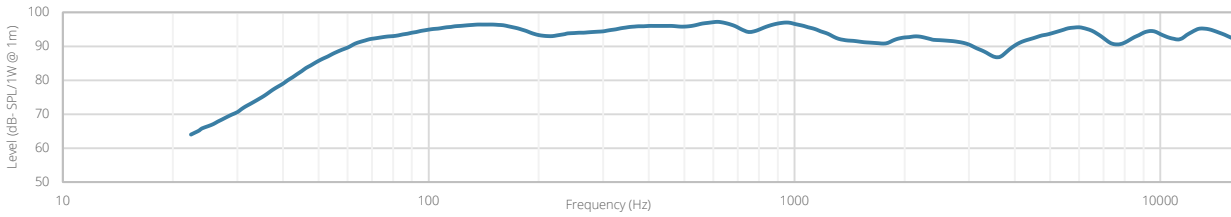

Variants:

- VEXO208/B - Black version
- VEXO208/W - White version

Acoustical data graphs:

Horizontal Polars:

Vertical Polars:

Sensitivity:

Beamwidth (-3dB):

Directivity index:

		VEXO208	Product description COMPACT HIGH PERFORMANCE LOUDSPEAKER - 8"/3WAY - 400W RMS/800W PROG - INCL BRACKET	
			Outer dimensions (w x h x d) 731 x 258,5 x 337,5 mm 28,78 x 10,177 x 13,287"	Unit height /
MM [INCH]	Scale 1 : 8	Scale 1 : 8	Scale 1 : 8	Scale 1 : 8