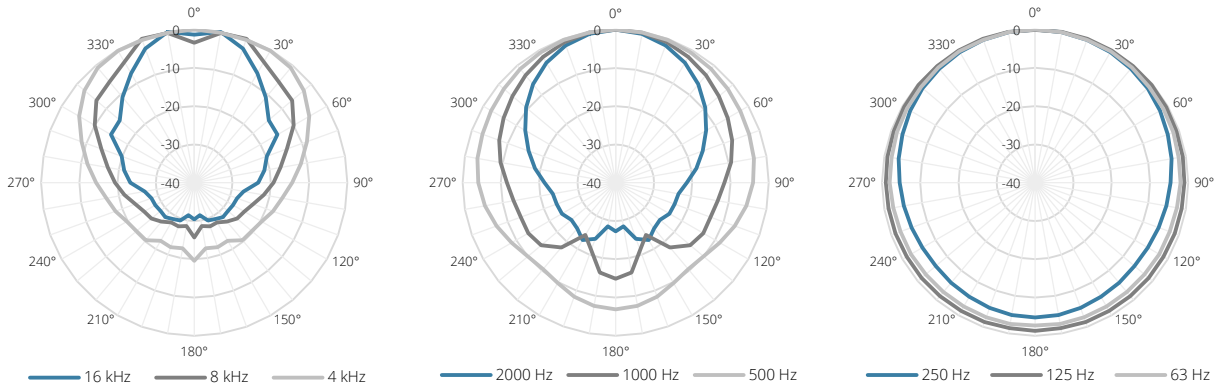

Product Features:

Dimensions		710 x 260 x 290 mm (W x H x D)
Weight		17 kg
Construction		15 mm high-quality plywood
Finish	Cabinet finishing	Polyurethane coating
Front finish		Powder coated steel grill with acoustical foam
Mounting	Mounting pattern	127 x 70 x M8 mount
Powerdrive mount		Powerdrive type 100 (127 x 70 mm)
Mounting & handling	Rigging points	2 x M6 & 2 x M10
Accessories	Included	Mounting bracket
	Optional	70V/100V transformer module

Variants:

- VEXO208/B - Black version
- VEXO208/W - White version

Acoustical data graphs:

Horizontal Polars:

Vertical Polars:

Sensitivity:

Beamwidth (-3dB):

Directivity index:

		VEXO208	Product description COMPACT HIGH PERFORMANCE LOUDSPEAKER - 8"/3WAY - 400W RMS/800W PROG - INCL BRACKET	
			Outer dimensions (w x h x d) 731 x 258,5 x 337,5 mm 28,78 x 10,177 x 13,287"	Unit height /
MM [INCH]	Scale 1 : 8	Scale 1 : 8	Scale 1 : 8	Scale 1 : 8